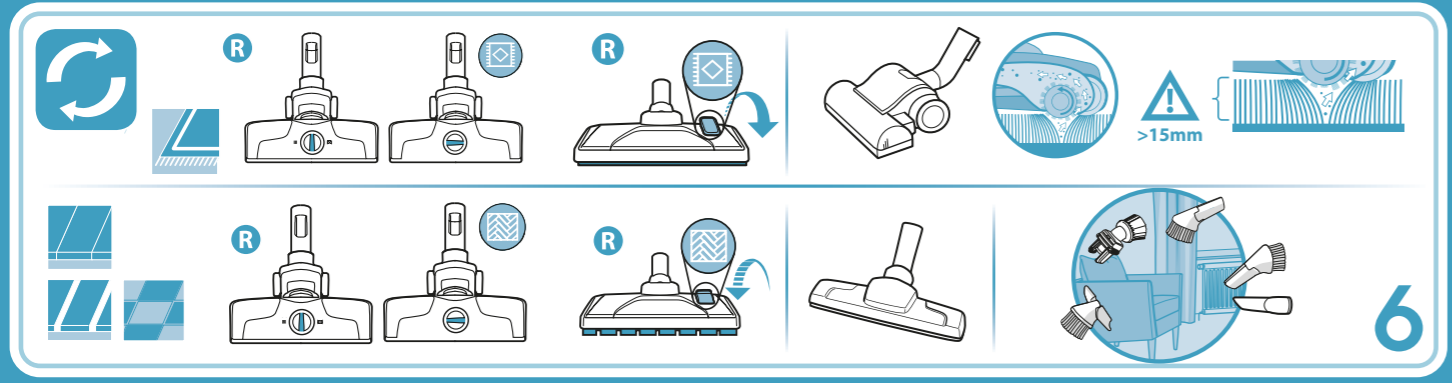

R Recommended nozzle | Brosse recommandée | فرشة الموصى بها | Препоръчителна дюза | Doporučená hubice | Empfohlene Düse | Anbefalet mundstykke | Soovituslik otsak | Cepillo recomendado | انزالهای توصیه شده | Suositeltava suulake | Συνιστώμενο ακροφύσιο | Preporučeni nastavak | Ajánlott szivófej | Spazzola consigliata | Rekomenduojamas antgalis | Leteicams uzgalis | Aanbevolen mondstuk | Anbefalt munestykke | Zalecana dysza | Escova recomendada | Perie recomandată | Рекомендованная насадка | Rekomenderat munestykke | Priporočni nastavek | Odporučaná hubica | Препоручени наставка | Önerilen başlık | Рекомендована насадка