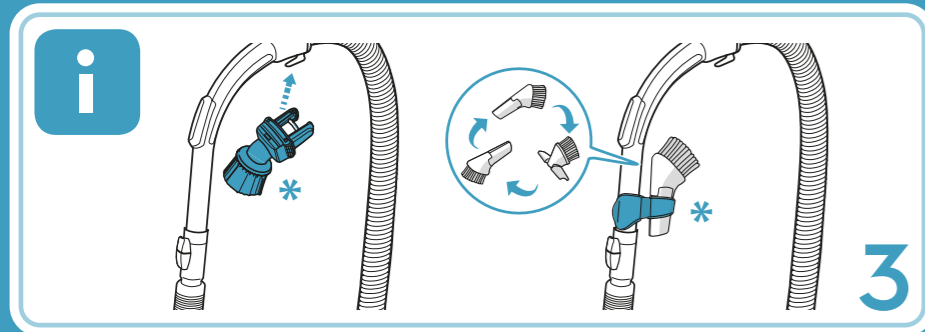

R Recommended nozzle | Brosse recommandée | فرشة الموصى بها | Препоръчителна дюза | Doporučená hubice | Empfohlene Düse | Anbefalet mundstykke | Soovituslik otsak | Cepillo recomendado | انزالهای توصیه شده | Suositeltava suulake | Συνιστώμενο ακροφύσιο | Preporučeni nastavak | Ajánlott szivófej | Spazzola consigliata | Rekomenduojamas antgalis | Leteicams uzgalis | Aanbevolen mondstuk | Anbefalt munestykke | Zalecana dysza | Escova recomendada | Perie recomandată | Рекомендованная насадка | Rekomenderat munestykke | Priporočni nastavek | Odporučaná hubica | Препоручени наставка | Önerilen başlık | Рекомендована насадка