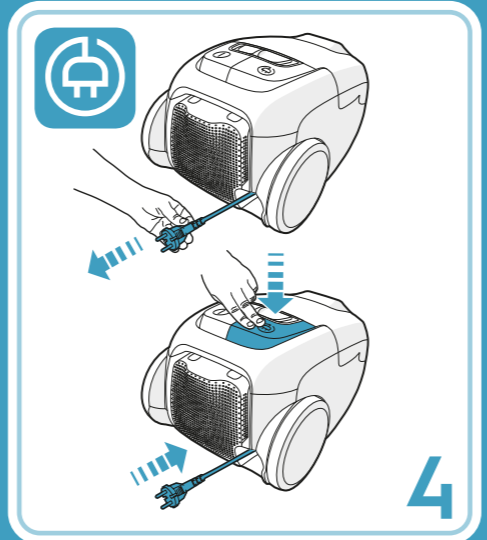

5x  
= 1x

30°C 24h

! [www.electrolux.com/shop](http://www.electrolux.com/shop)