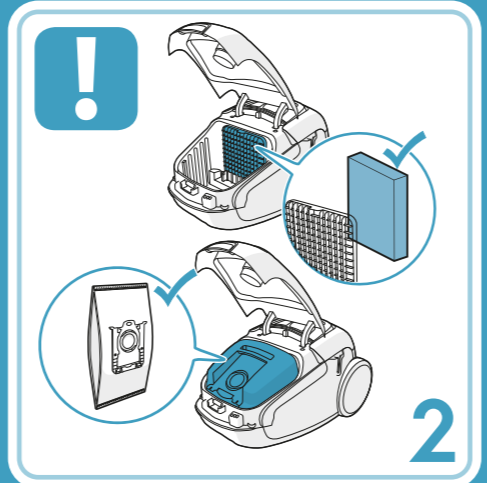

5x  
= 1x

30°C 24h

! [www.electrolux.com/shop](http://www.electrolux.com/shop)