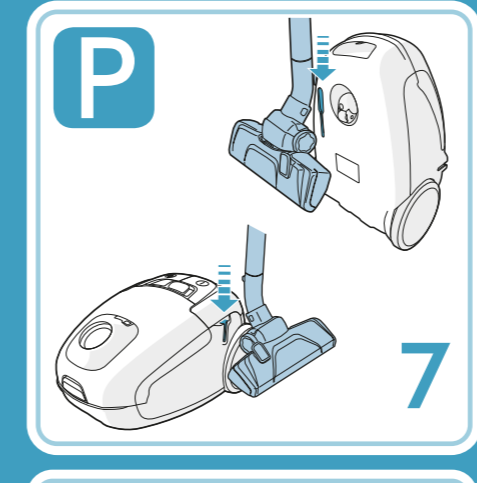

5x  
= 1x

30°C 24h

! [www.electrolux.com/shop](http://www.electrolux.com/shop)